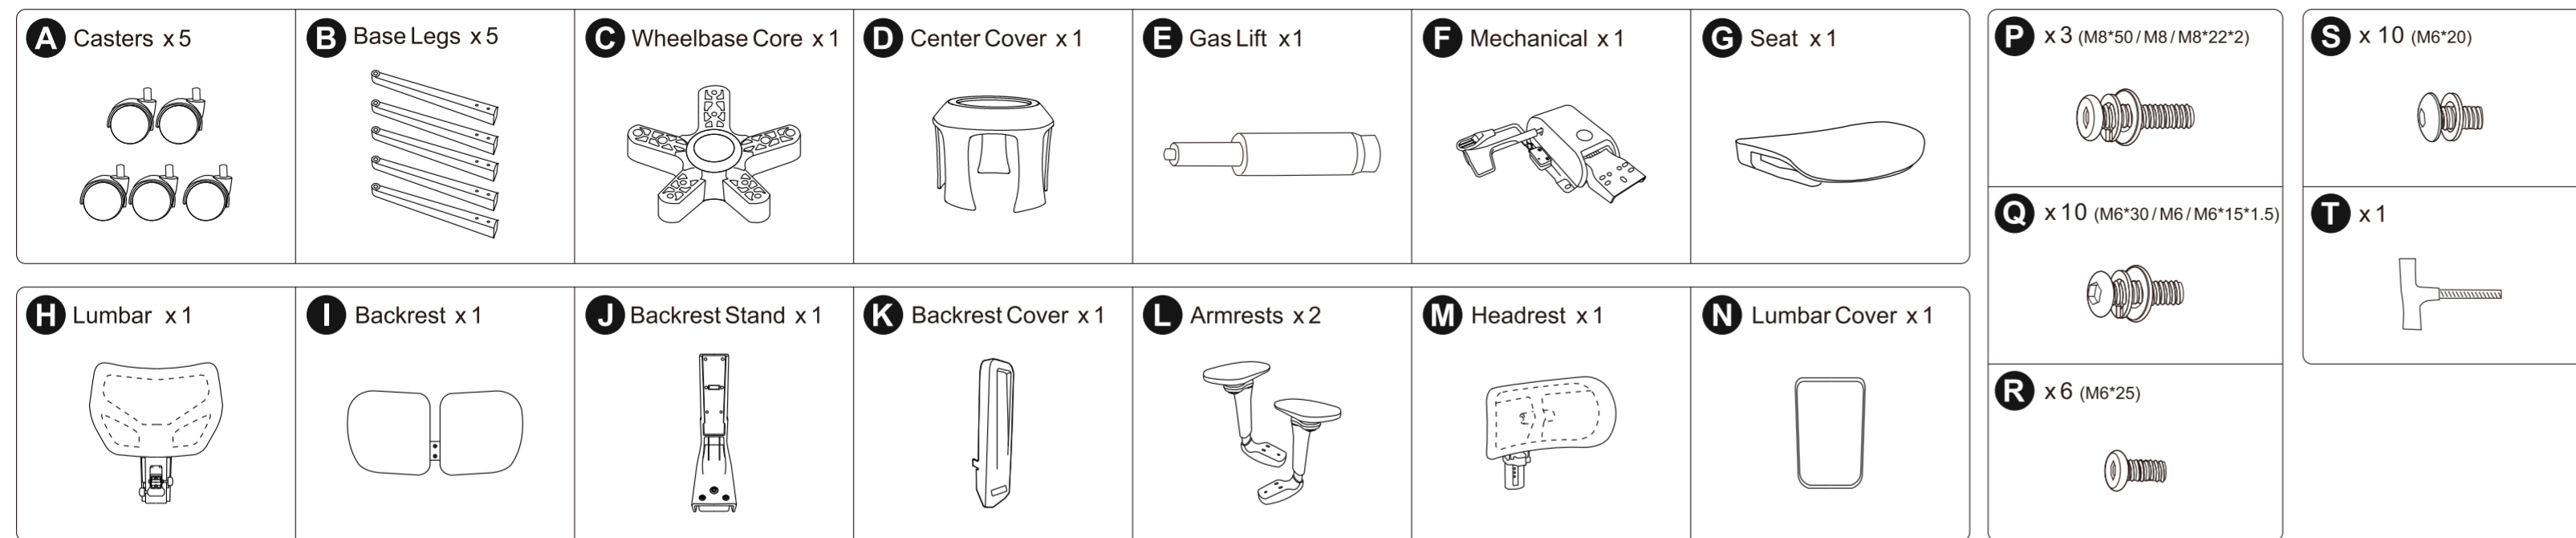

CabBase C3

Features Should Follow Fit

The CabBase C3 is designed to adapt to every body type. Featuring a **Floating Split-Lumbar System**, **3D Armrests**, and **Adjustable Seat Depth**, it doesn't just recline—it tailors itself to your needs.

Whether for different heights, postures, or builds, the C3 provides a naturally supportive, personalized seating experience.

Item	Description
Warranty	3 years limited warranty
Safety Certification	Eco-friendly materials, EU/US compliant
Customer Support	Email: support-amazon@cbevibe.com
	Email: support@cbevibe.com

Package Contents

Assembly Guide

Safety Information

6 Key Functions to Customize Your Comfort