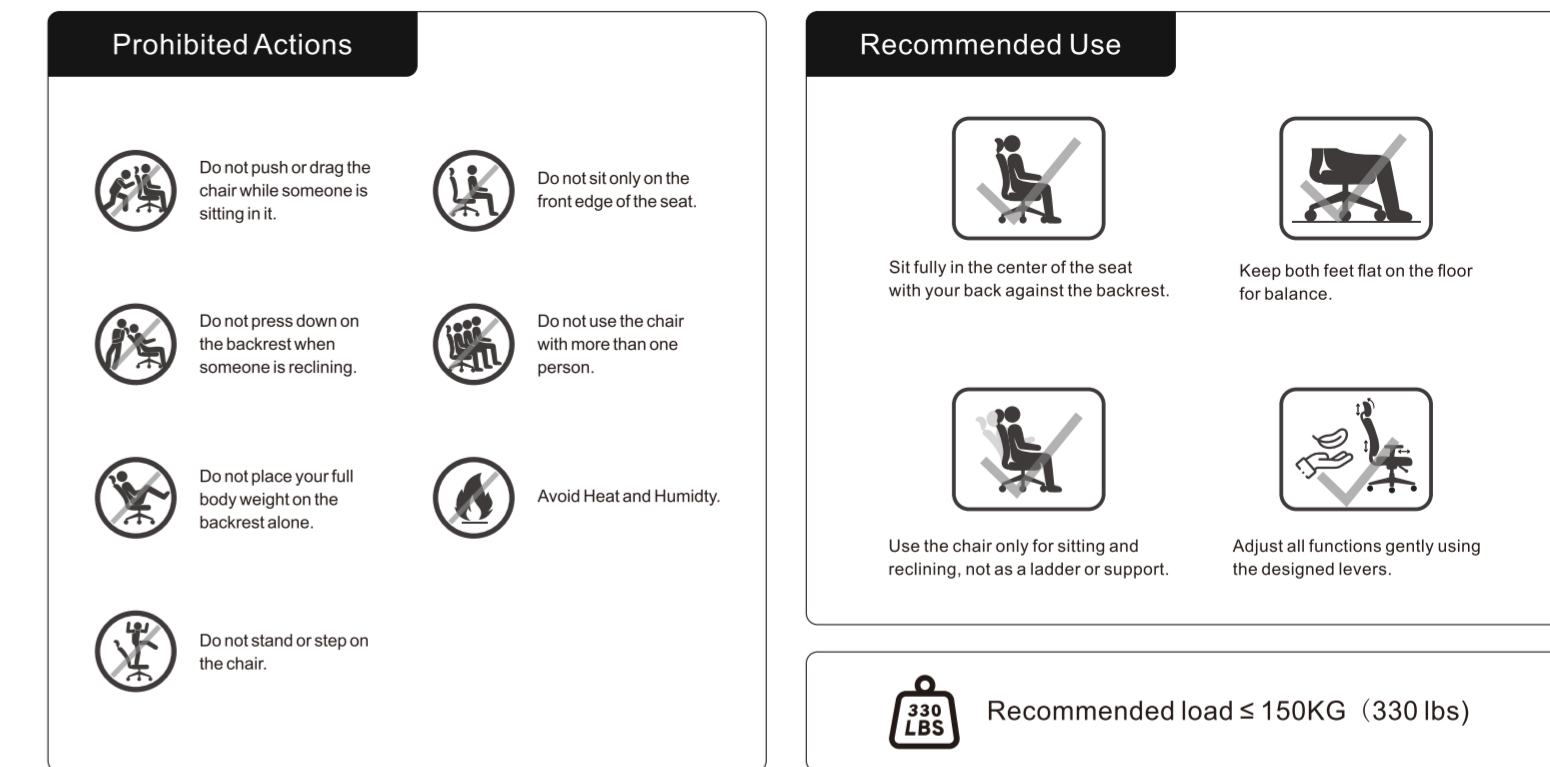

CabBase C3

Features Should Follow Fit

The CabBase C3 is designed to adapt to every body type. Featuring a **Floating Split-Lumbar System**, **3D Armrests**, and **Adjustable Seat Depth**, it doesn't just recline—it tailors itself to your needs.

Whether for different heights, postures, or builds, the C3 provides a naturally supportive, personalized seating experience.

Item	Description
Warranty	3 years limited warranty
Safety Certification	Eco-friendly materials, EU/US compliant
Customer Support	Email: support-amazon@cbevibe.com
	Email: support@cbevibe.com

Package Contents

Assembly Guide

Safety Information

6 Key Functions to Customize Your Comfort